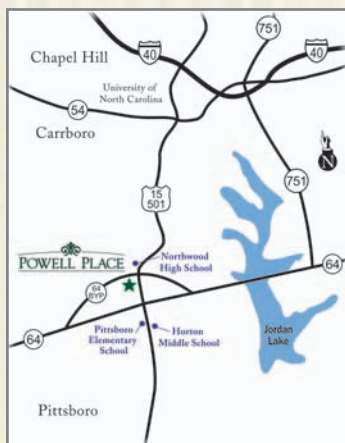

Pittsboro Elementary

Grades PK – 4

Principal: David Hamm

375 Pittsboro Elementary School Road
Pittsboro, NC 27312

Tel: 919-542-3987

Fax: 919-542-1146

Pittsboro Elementary prepares self-sufficient, lifelong learners by providing a developmentally appropriate, integrated curriculum taught by a caring, enthusiastic staff. All in an environment conducive to learning for all students. Features include an Internet connection in every classroom. And as a School of Distinction award-winner, Pittsboro Elementary is proud to have nearly 90% of its students perform at grade level with high growth achieved.

Horton Middle School

Grades 5 – 8

Principal: Patricia Lane

79 Horton Road
Pittsboro, NC 27312

Tel: 919-542-2303

Fax: 919-542-7099

Working to develop self-confident, respectful and successful learners, Horton Middle School is proud to have a higher percentage of teachers with advanced degrees than other middle schools nationwide. Their staff is consistently raising test scores, and all classes enjoy high-speed Internet access.

Northwood High School

Grades 9 – 12

Principal: Joel County

310 Northwood High School Road
Pittsboro, NC 27312

Tel: 919-542-4181

Fax: 919-542-4934

Northwood High School is full of opportunities for Powell Place high schoolers, from baseball to football to soccer and tennis. Off the field, organizations include French club and the National Honor Society. A nationally award-winning instructor proudly leads the Northwood marching band. And 71% of Northwood students take the SAT with an average score of 1021, beating both the district and state statistics.

Woods Charter School

Grades K – 12

Principal: Simon King

Current Location: Just south of Chapel Hill on Hwy 15-501 in the
Cole Park Plaza

New location opening in 2008: 1 mile off 15-501 on Andrews Store Road

Tel: 919-960-8353

Woods Charter school is a North Carolina tuition-free public charter school currently serving 340 students in 1st – 12th grades. It was chartered to prepare students for college education, using Core Knowledge Curriculum and the NC Standards Course of Study through eighth grade, and the NC College Preparatory Curriculum in high school. In August on 2008, the Woods Charter School will move into a new building on a beautiful 18-acre site. The new school will accommodate over 480 students and include a cafeteria, gymnasium, computer labs, library, fully-equipped science classrooms, as well as opportunities for more after-school clubs, sports and other events. The Woods Charter School average SAT score is 1118, and boasts a greater than 90% level of acceptance to four year universities by the senior classes.

WWW.POWELLPLACE.NET
AN EAST WEST PARTNERS COMMUNITY